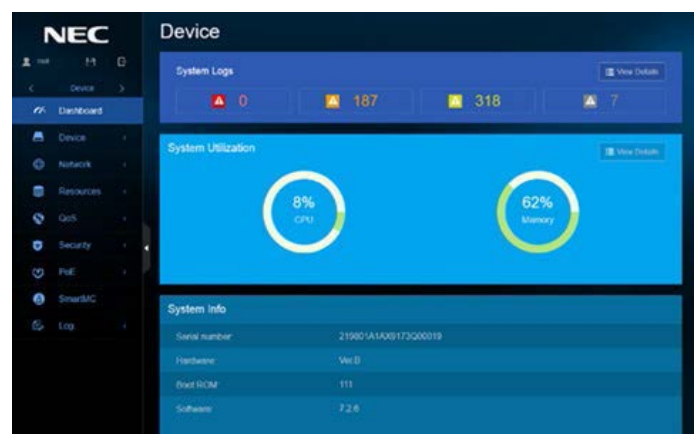

QX-S6600 Series WebGUI